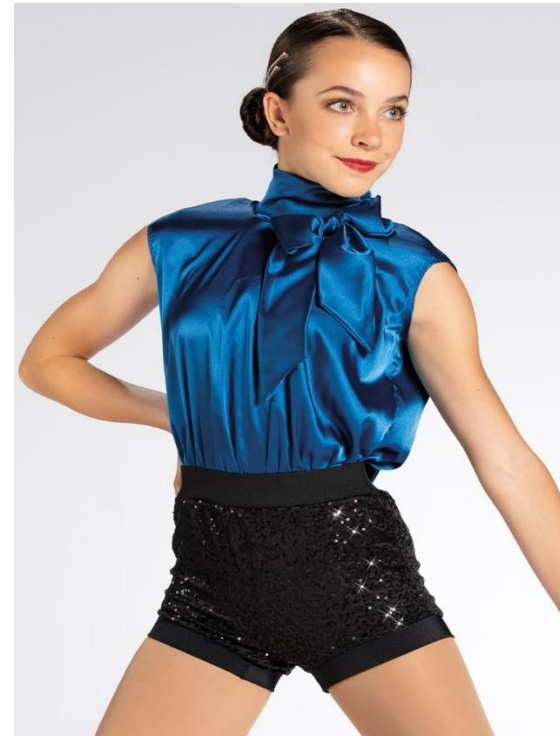

Modern

Denise Clarkston and Shanon Tate
Modern 1 and Modern 1X
Thursday 6:00 and Monday 6:00
"Sunshine,Lollipops, and Rainbows"

Shanon Tate
Modern 2
Monday 5:15
"Ambulate"

Modern

Shanon Tate
Modern 2
Monday 7:15
"Inverted Spaces"

Shanon Tate
A1 Modern
Wednesday 7:30
"Pinball Numbers"

Modern

Shanon Tate
A2/A3 Modern
Wednesday 5:00
"Roller Coaster"